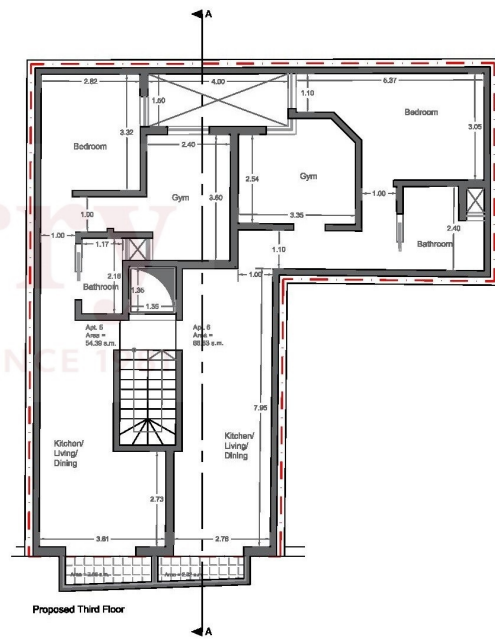

- ① - Rendered in White Silicato
 - ② - Rendered in Medium Gray Silicato
 - ③ - Rendered in Light Gray Silicato
- Apertures to be done in white aluminium
 Balcony Railings to be done in White Aluminium

PH500328

	Green - As Approved But Not Constructed
	Blue - As Actually Constructed
	Yellow - To be Demolished
	Red - Proposed for Construction

PH500328

	Green - As Approved But Not Constructed
	Blue - As Actually Constructed
	Yellow - To be Demolished
	Red - Proposed for Construction