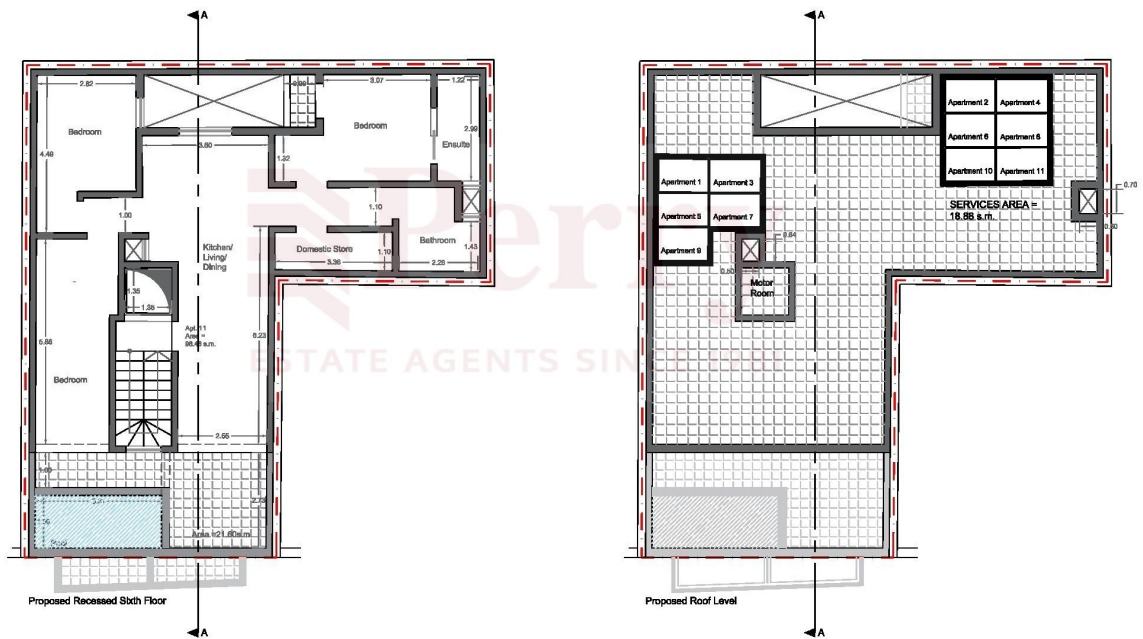

- ① - Rendered in White Silicato
 - ② - Rendered in Medium Gray Silicato
 - ③ - Rendered in Light Gray Silicato
- Apertures to be done in white aluminium
 Balcony Railings to be done in White Aluminium

PH500328

	Green - As Approved But Not Constructed
	Blue - As Actually Constructed
	Yellow - To be Demolished
	Red - Proposed for Construction

PH500328

	Green - As Approved But Not Constructed
	Blue - As Actually Constructed
	Yellow - To be Demolished
	Red - Proposed for Construction