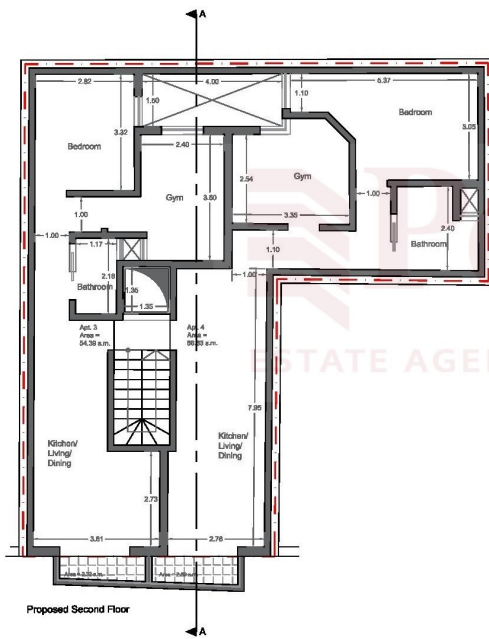

- ① - Rendered in White Silicato
 - ② - Rendered in Medium Gray Silicato
 - ③ - Rendered in Light Gray Silicato
- Apertures to be done in white aluminium
 Balcony Railings to be done in White Aluminium

PH500328

	Green - As Approved But Not Constructed
	Blue - As Actually Constructed
	Yellow - To be Demolished
	Red - Proposed for Construction

PH500328

	Green - As Approved But Not Constructed
	Blue - As Actually Constructed
	Yellow - To be Demolished
	Red - Proposed for Construction