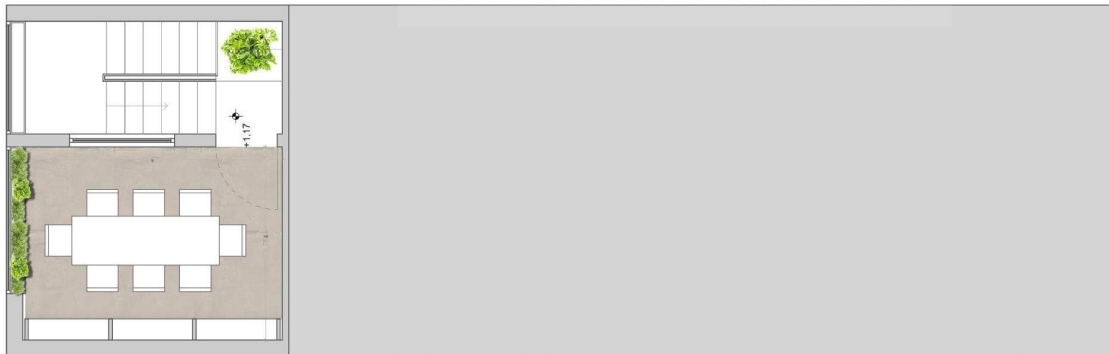

Proposed Basement Level
scale 1:50

Perry
ESTATE AGENTS SINCE 1981

Proposed Ground Floor
scale 1:50

Protected with free version of Watermarkly. Full version doesn't put this mark.