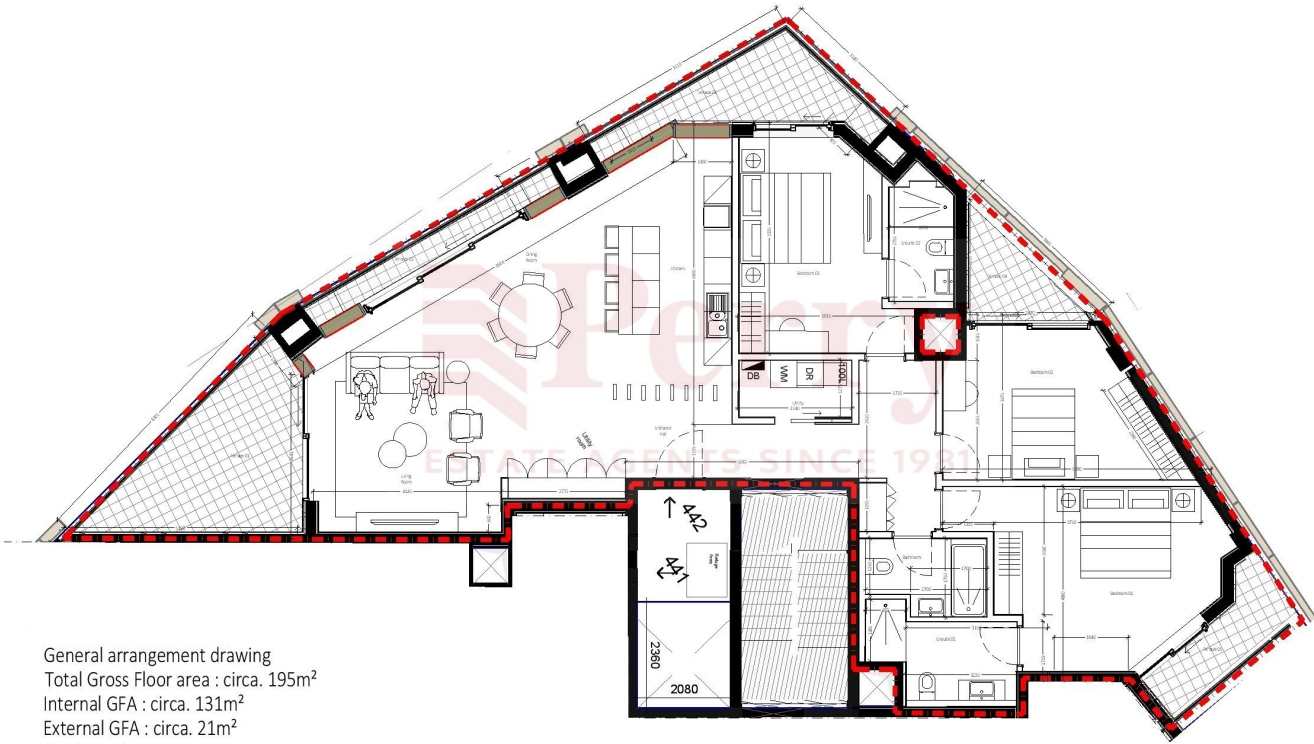

FA700051

General arrangement drawing
Total Gross Floor area : circa. 195m²
Internal GFA : circa. 131m²
External GFA : circa. 21m²
Not to scale

Processed using the free version of Watermarkly. The paid version does not add this mark.